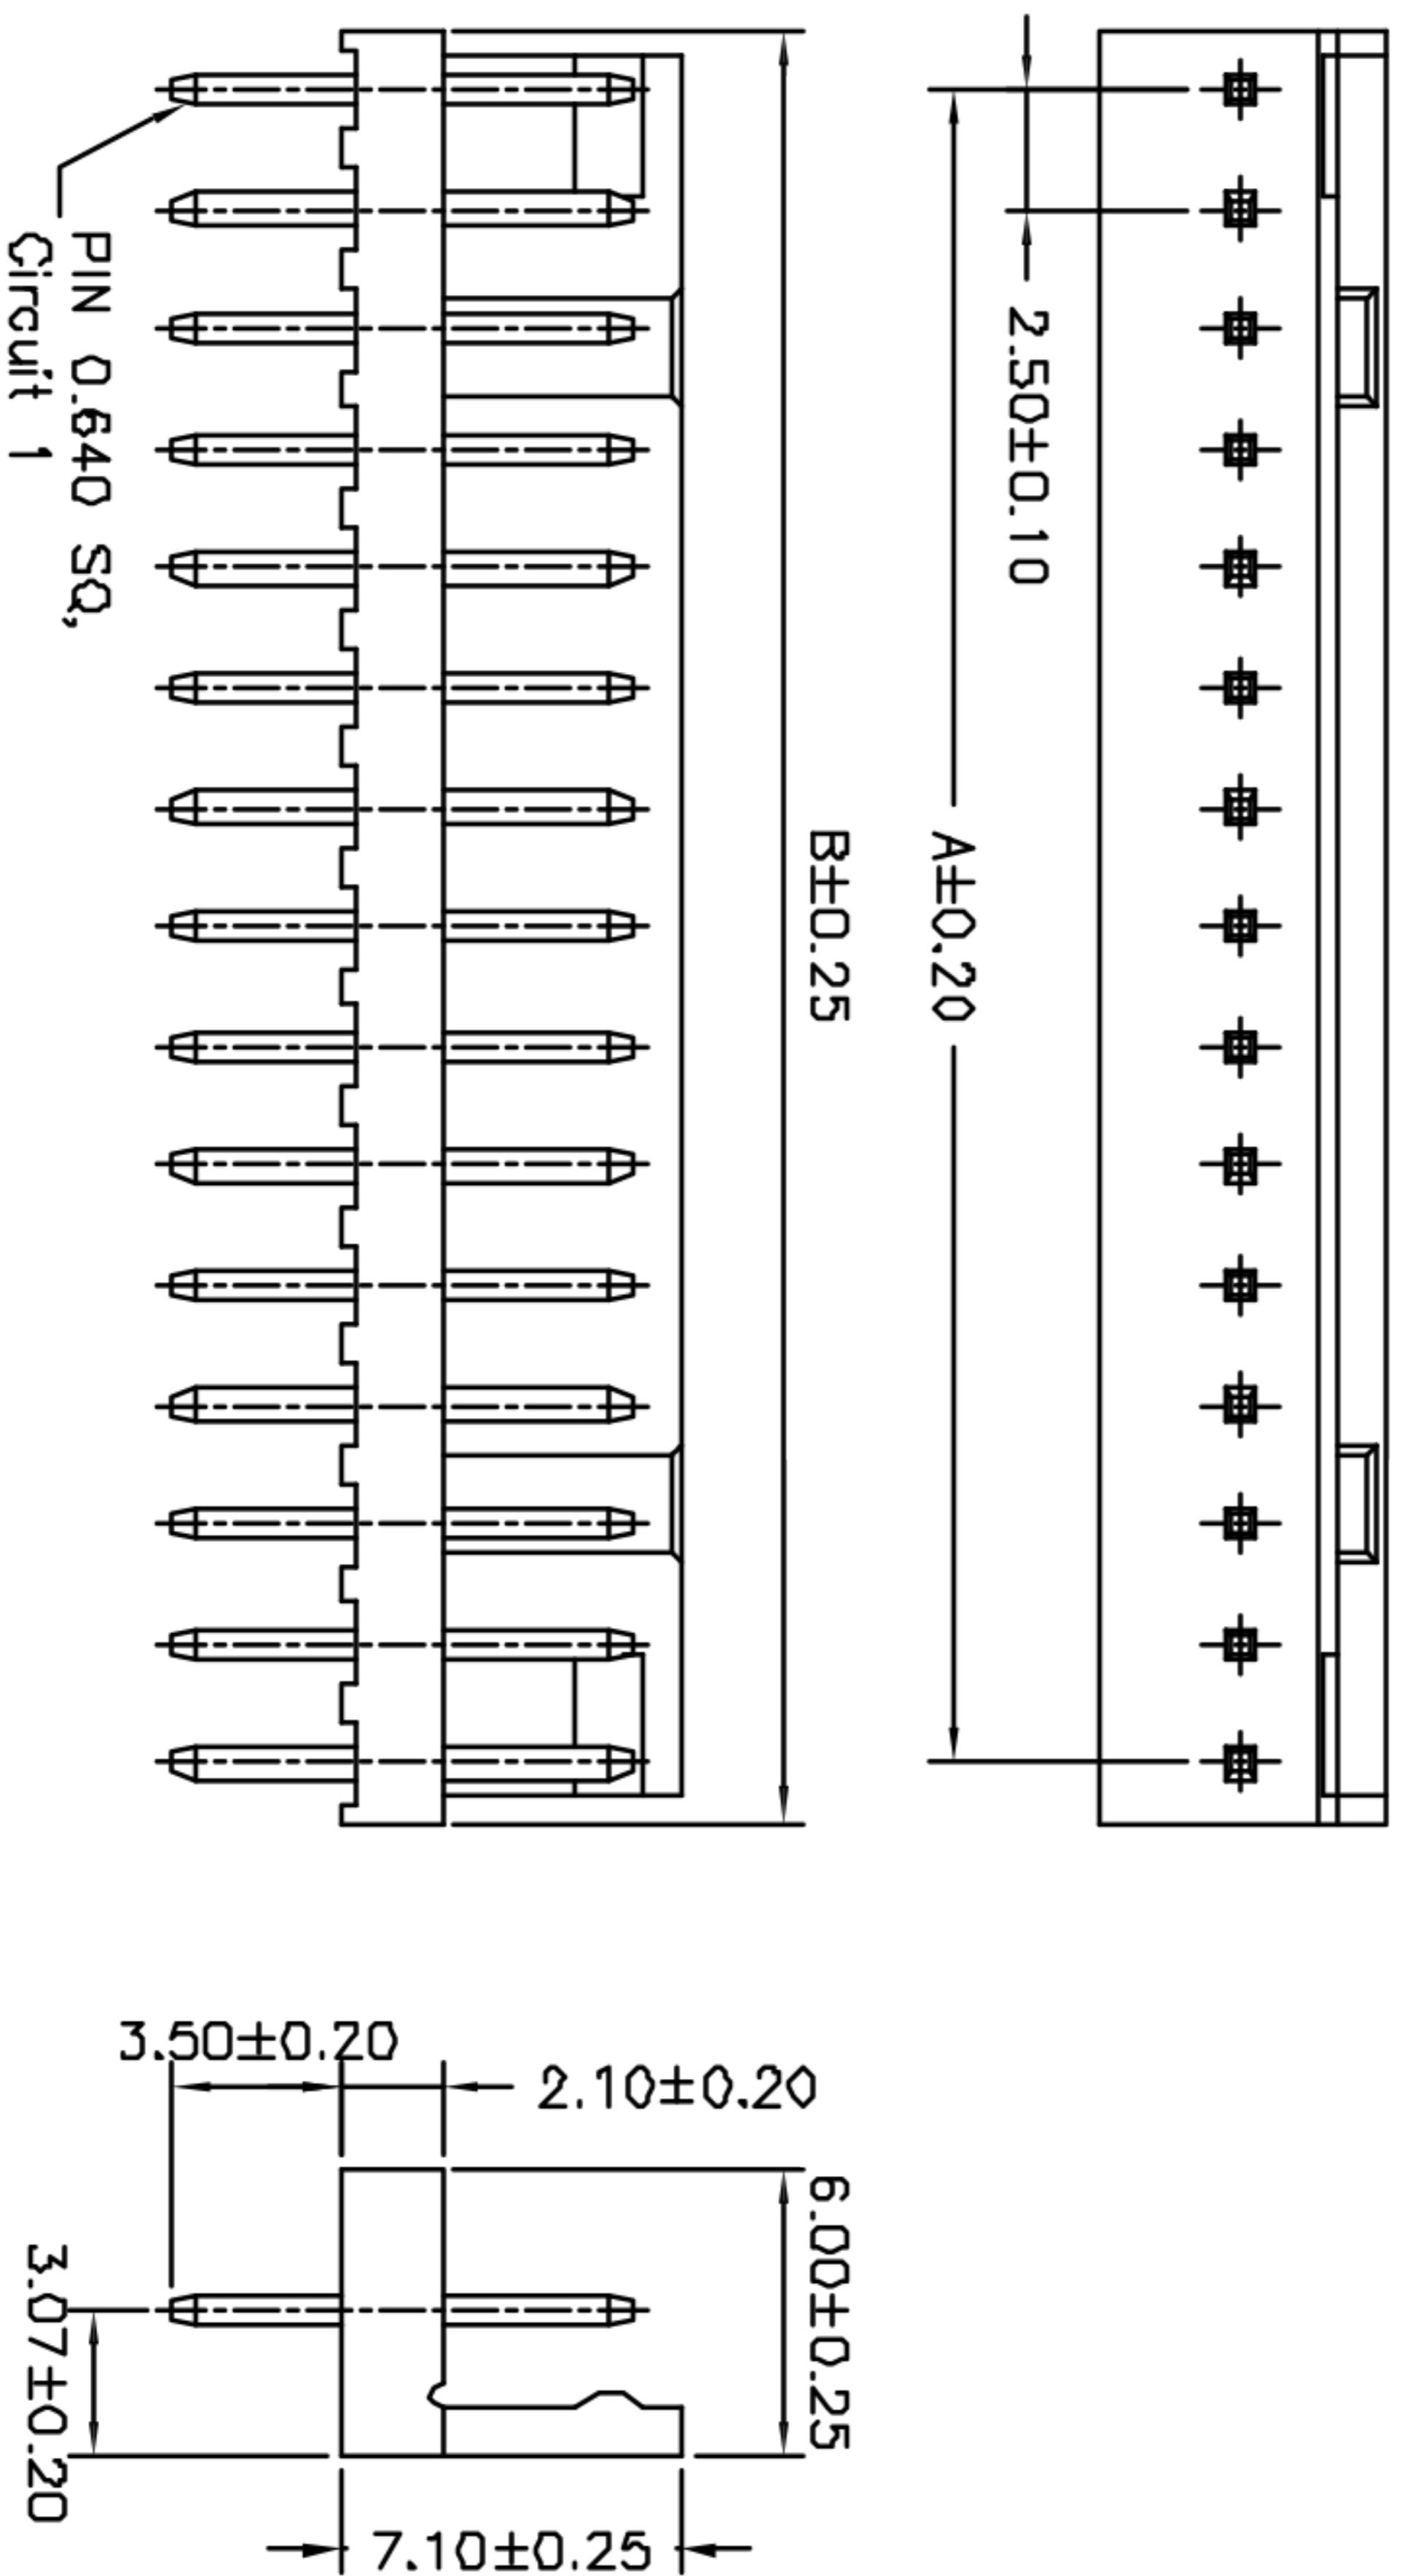

SPECIFICATIONS

Current Rating: 3A AC,DC
 Voltage Rating: 500V AC,DC
 Temperature Range: -25°C ~ +85°C
 Contact Resistance: 20mΩ Max
 Insulation Resistance: 100MΩ Min
 Withstanding Voltage: 1500V AC/minute
 Pin Material: Brass/Tin-plated
 Material: Nylon 66,UL94V-0
 Pantone Color: 153C

Ordering Information & Dimensions

PART NO.	Dimensions	
	A	B
2500WV-02P	2.50	5.00
2500WV-03P	5.00	7.50
2500WV-04P	7.50	10.00
2500WV-05P	10.00	12.50
2500WV-06P	12.50	15.00
2500WV-07P	15.00	17.50
2500WV-08P	17.50	20.00
2500WV-09P	20.00	22.50
2500WV-10P	22.50	25.00
2500WV-11P	25.00	27.50
2500WV-12P	27.50	30.00
2500WV-13P	30.00	32.50
2500WV-14P	32.50	35.00
2500WV-15P	35.00	37.50