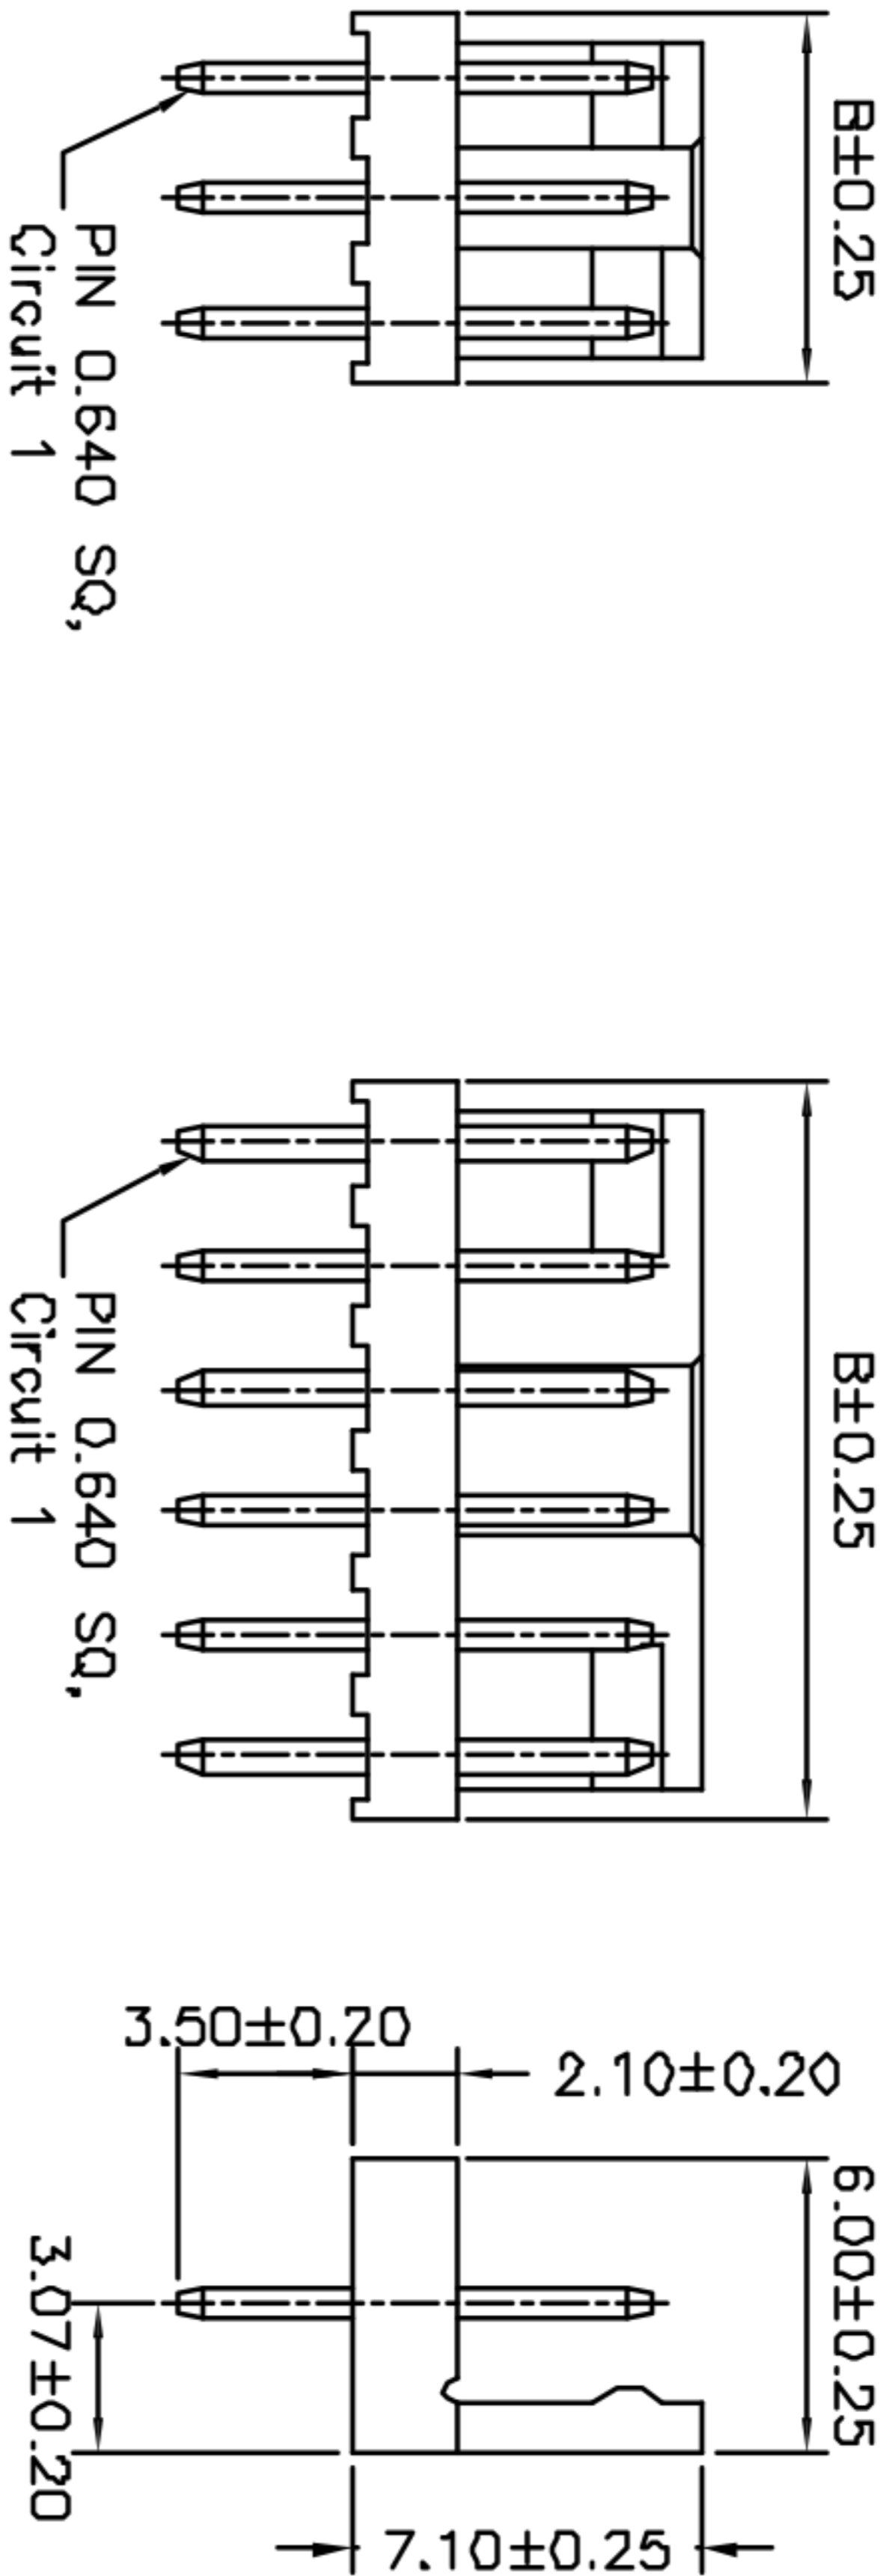

SPECIFICATIONS

Current Rating: 3A AC,DC
 Voltage Rating: 500V AC,DC
 Temperature Range: -25°C ~ +85°C
 Contact Resistance: 20mΩ Max
 Insulation Resistance: 100MΩ Min
 Withstanding Voltage: 1500V AC/minute
 Pin Material: Brass/Tin-plated
 Material: Nylon 66,UL94V-0
 Pantone Color: 153C

Ordering Information & Dimensions

PART NO.	Dimensions	
	A	B
2500WV-02P	2.50	5.00
2500WV-03P	5.00	7.50
2500WV-04P	7.50	10.00
2500WV-05P	10.00	12.50
2500WV-06P	12.50	15.00
2500WV-07P	15.00	17.50
2500WV-08P	17.50	20.00
2500WV-09P	20.00	22.50
2500WV-10P	22.50	25.00
2500WV-11P	25.00	27.50
2500WV-12P	27.50	30.00
2500WV-13P	30.00	32.50
2500WV-14P	32.50	35.00
2500WV-15P	35.00	37.50